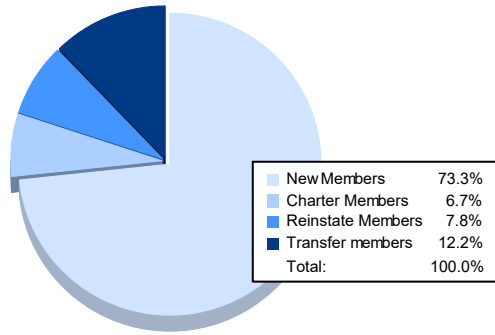

Year	New Clubs	Dropped Clubs	Gain/ Loss Clubs	New Members	Charter Members	Reinstate Members	Transfer Members	Total Member Added	Total Members Dropped	Gain/ Loss Members
2016-2017	0	0	0	151	9	7	24	191	299	-108
2017-2018	0	0	0	284	2	16	22	324	247	77
2018-2019	1	0	1	135	24	5	19	183	336	-153
2019-2020	1	3	-2	84	30	4	16	134	206	-72
2020-2021	0	3	-3	66	6	7	11	90	200	-110
<b>Average</b>	<b>0</b>	<b>1</b>	<b>-1</b>	<b>144</b>	<b>14</b>	<b>8</b>	<b>18</b>	<b>184</b>	<b>258</b>	<b>-73</b>

### Membership Composition June 2021 Cumulative