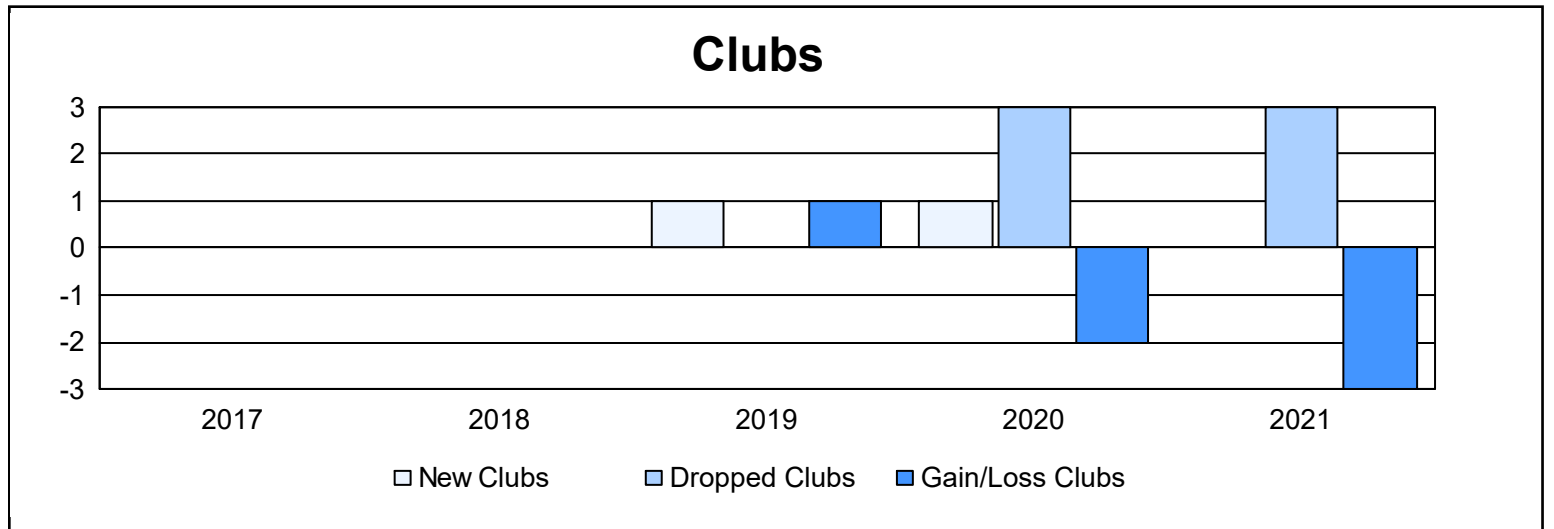

Year	New Clubs	Dropped Clubs	Gain/ Loss Clubs	New Members	Charter Members	Reinstate Members	Transfer Members	Total Member Added	Total Members Dropped	Gain/ Loss Members
2016-2017	0	0	0	151	9	7	24	191	299	-108
2017-2018	0	0	0	284	2	16	22	324	247	77
2018-2019	1	0	1	135	24	5	19	183	336	-153
2019-2020	1	3	-2	84	30	4	16	134	206	-72
2020-2021	0	3	-3	66	6	7	11	90	200	-110
<b>Average</b>	<b>0</b>	<b>1</b>	<b>-1</b>	<b>144</b>	<b>14</b>	<b>8</b>	<b>18</b>	<b>184</b>	<b>258</b>	<b>-73</b>

### Membership Composition June 2021 Cumulative