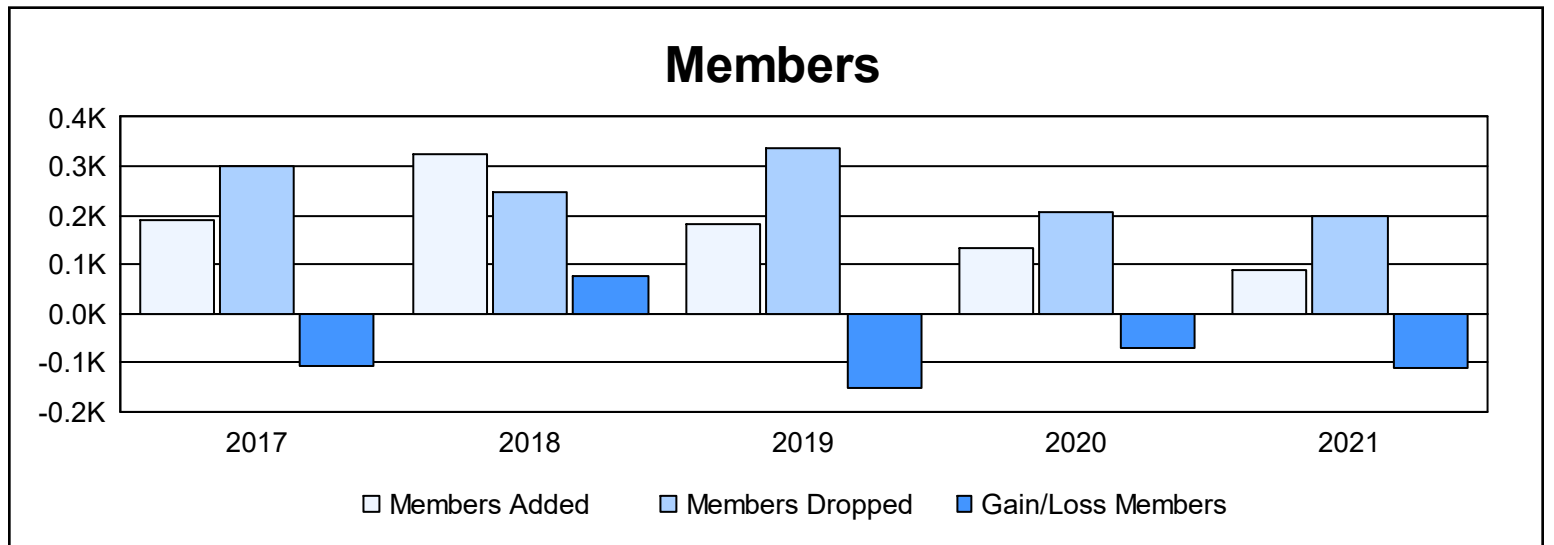

Year	New Clubs	Dropped Clubs	Gain/ Loss Clubs	New Members	Charter Members	Reinstate Members	Transfer Members	Total Member Added	Total Members Dropped	Gain/ Loss Members
2016-2017	0	0	0	151	9	7	24	191	299	-108
2017-2018	0	0	0	284	2	16	22	324	247	77
2018-2019	1	0	1	135	24	5	19	183	336	-153
2019-2020	1	3	-2	84	30	4	16	134	206	-72
2020-2021	0	3	-3	66	6	7	11	90	200	-110
<b>Average</b>	<b>0</b>	<b>1</b>	<b>-1</b>	<b>144</b>	<b>14</b>	<b>8</b>	<b>18</b>	<b>184</b>	<b>258</b>	<b>-73</b>

### Membership Composition June 2021 Cumulative